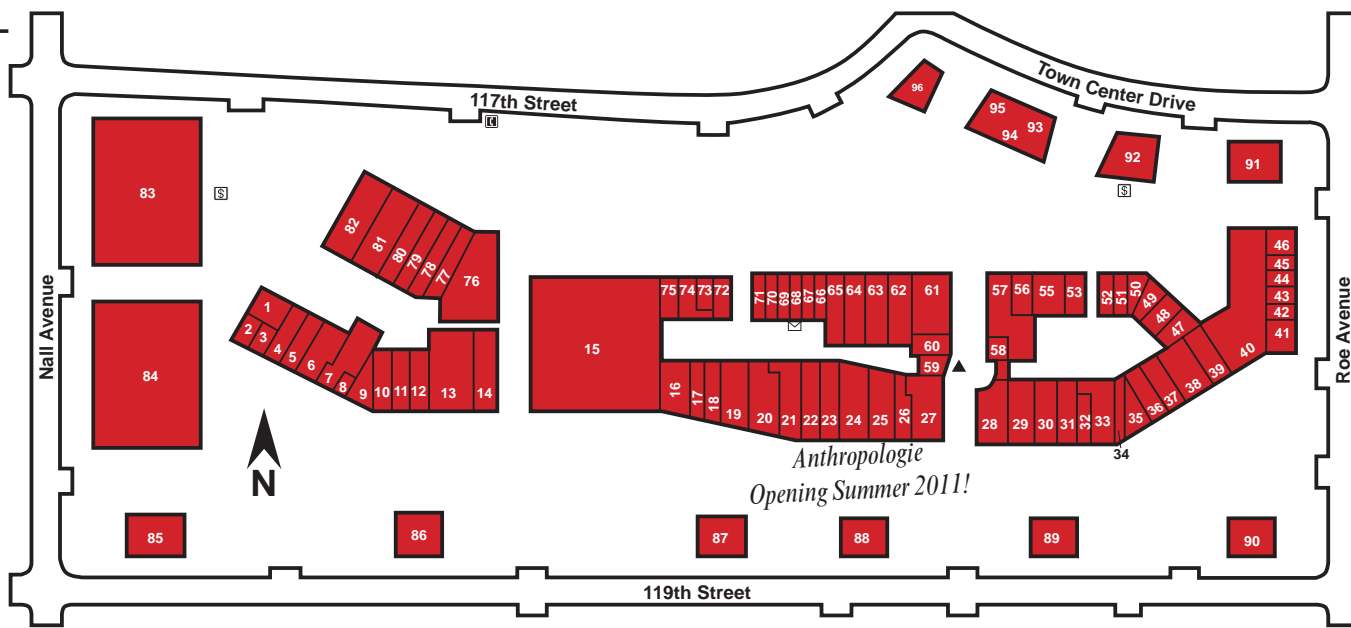

Name	Location	Phone
<b>Apparel for Women</b>		
Macy's	15	913-563-3996
New York & Company	63	913-327-7834
PacSun	80	913-317-8303
Soma Intimates	22	913-317-8566
Standard Style Boutique	16	913-317-8828
Victoria's Secret Beauty Company	24	913-663-4280
Wet Seal	79	913-469-6490
The White House/Black Market	4	913-451-7748
<b>Books, Cards, and Stationery</b>		
Anthropologie	24 & 25	
Barnes & Noble	40	913-491-4535
<b>Department Store</b>		
Macy's	15	913-563-3996
<b>Dining</b>		
810 Sports Zone	89	913-469-9663
Amore Chocolate Pizza Company	49	913-327-1400
Barnes & Noble Café	40	913-491-4535
Bravo! Cucina Italiana	61	913-661-9207
Bristol Bar & Grill	85	913-663-5777
Dean & DeLuca	90	913-498-3131
Hereford House	96	913-327-0800
Houlihan's	88	913-663-2161
On The Border	86	913-327-0400
Panera Bread Bakery & Café	1	913-327-1800
Sushi House	68	913-663-3333
<b>Entertainment</b>		
AMC Town Center 20 Theatres	83	913-498-8696
Box Office		913-498-8696
Movie Line		888-262-4386
Dick's Sporting Goods	84	913-661-0200